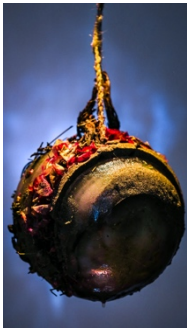

SUPERCOLLIDER x FEMMEBIT

Maria Agureeva

Untitled
Plastic, neon, wood,
synthetic fabric, mixed
media.
77 x 43 x 27 in
2019
\$13,500

Petra Cortright

Sparkling II
Video
2010
Price available upon request

Sharon Levy

Scenic: Smog, Sunset
Muslin, Acrylic paint, wood,
hardware, aluminum tape,
LED Lights, DMX Decoder,
DMX Controller, Surge
Protector, Fans, plexiglass
28 x 22 x 6 in
2019
\$6,500

Maru Garcia

*Vacuoles: bioremediating
cultures. Ecosystem*
Lead-contaminated soil from
South East LA, mustard
plants, glass container,
microscope
13 x 10 in
2019
\$1,200

Richelle Gribble

Left Behind

Graphite, ink, and color pencil on discarded plastic from the Arctic and rocks

Variable
2020
\$2,500

Richelle Gribble

Ice Clearing

Performance, video
Variable
2019
\$2,000

Annapura Kumar