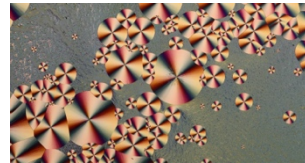

Danielle Parsons

Crystally

Liquid Crystals
Scalable
2019
Price available upon request