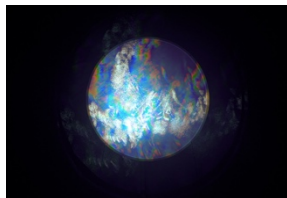

SUPERCOLLIDER x FEMMEBIT

Maria Agureeva

Untitled
Plastic, neon, wood,
synthetic fabric, mixed
media.
77 x 43 x 27 in
2019
\$13,500

Petra Cortright

Sparkling II
Video
2010
Price available upon request

Sharon Levy

Scenic: Smog, Sunset
Muslin, Acrylic paint, wood,
hardware, aluminum tape,
LED Lights, DMX Decoder,
DMX Controller, Surge
Protector, Fans, plexiglass
28 x 22 x 6 in
2019
\$6,500

Maru Garcia

*Vacuoles: bioremediating
cultures. Ecosystem*
Lead-contaminated soil from
South East LA, mustard
plants, glass container,
microscope
13 x 10 in
2019
\$1,200

Eli Joteva

*mnemoawari: not all cycles
can be contained*
Performative cryo-sculpture:
ice, electronic and organic
matter
Variable
2020
\$3,000

Eli Joteva

*Biogram Blueprint:
Spathiphyllum 2.2*
Dynamic cyanotype, artist
frame
22 x 30 in OR 38 x 50 in
2018
\$1500
\$3500

Eli Joteva

Zero Point Field
White light, glass, projection,
diffraction grating, 3D
scanned point cloud data
8:41 mins
33 in radius
2018
\$7,000

Janna Avner

Virtual Landscape (I)
Oil paint, resin, geometric
pigment, refraction gradients
on canvas, diptych
48 x 96 in
2018
\$9,000