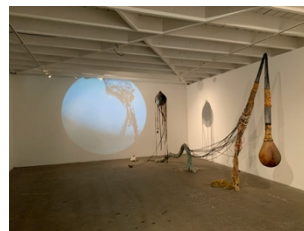

Emma Akmakdjian

*Nereocystis, Anthropocene
Kelp Forest*
Marine debris rope
25 x 1.5 x 1.5 ft
2019
$10,000

Emma Akmakdjian

Split Cyst
Marine debris rope and buoy
15 x 1 x 20 ft
2019
$10,000